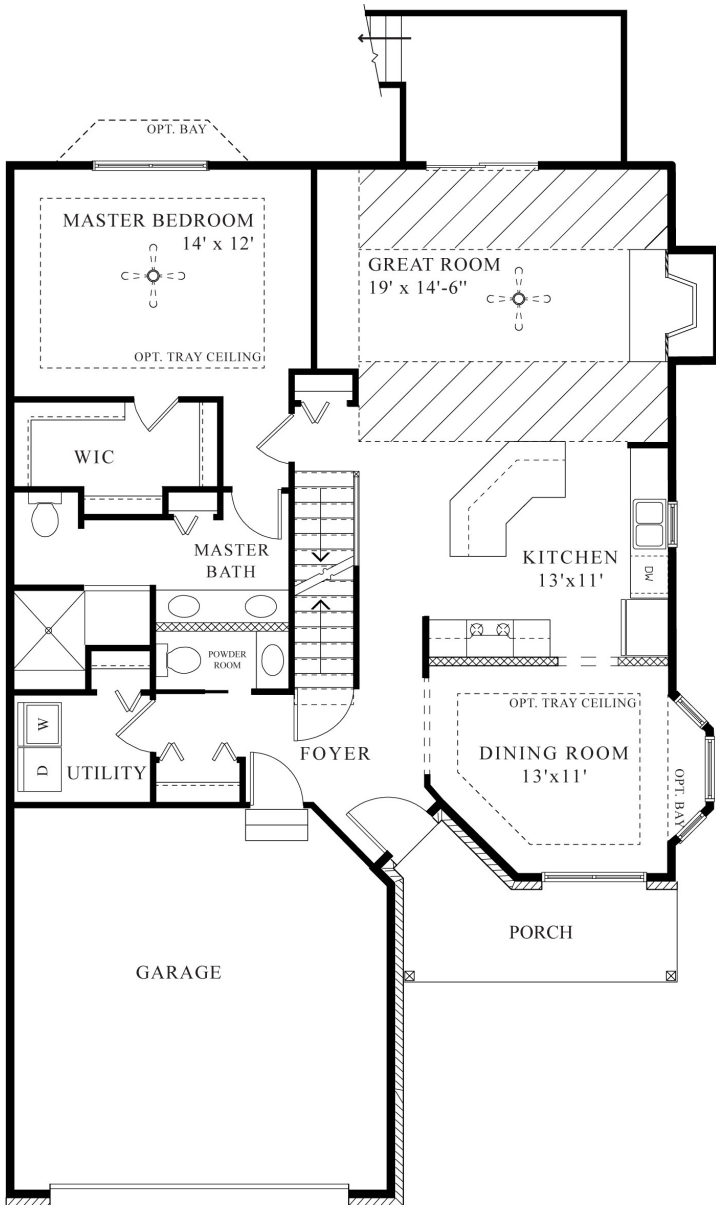

Fairmont

1,935 - 2,096 Square Feet

- 3 Bedrooms plus Optional loft
- 2½ Baths
- Large Kitchen with Pantry
- Great Room with Gambrel Ceiling
- End Unit

Waverly Court
(630) 665-1200
www.kingsland.biz