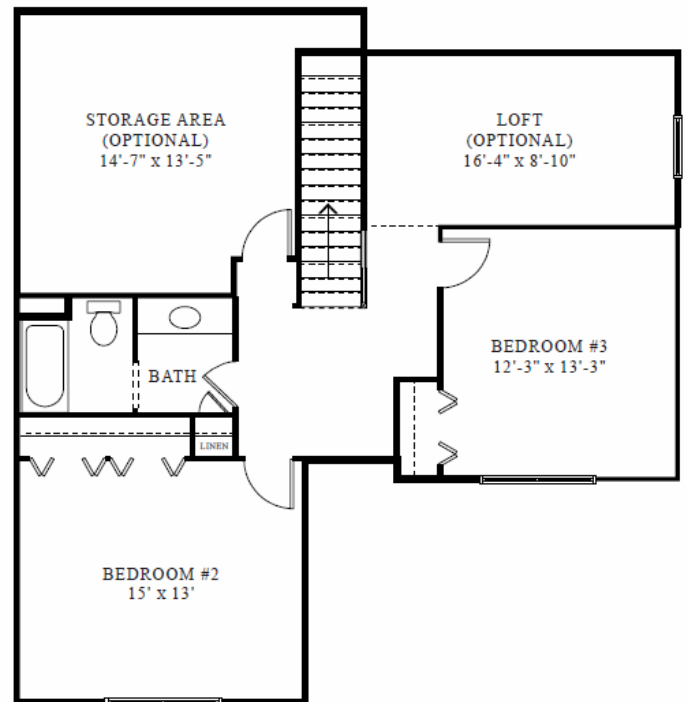

Fairmont

1,935 - 2,096 Square Feet

- 3 Bedrooms plus Optional loft
- 2½ Baths
- Large Kitchen with Pantry
- Great Room with Gambrel Ceiling
- End Unit

Waverly Court
(630) 665-1200
www.kingsland.biz