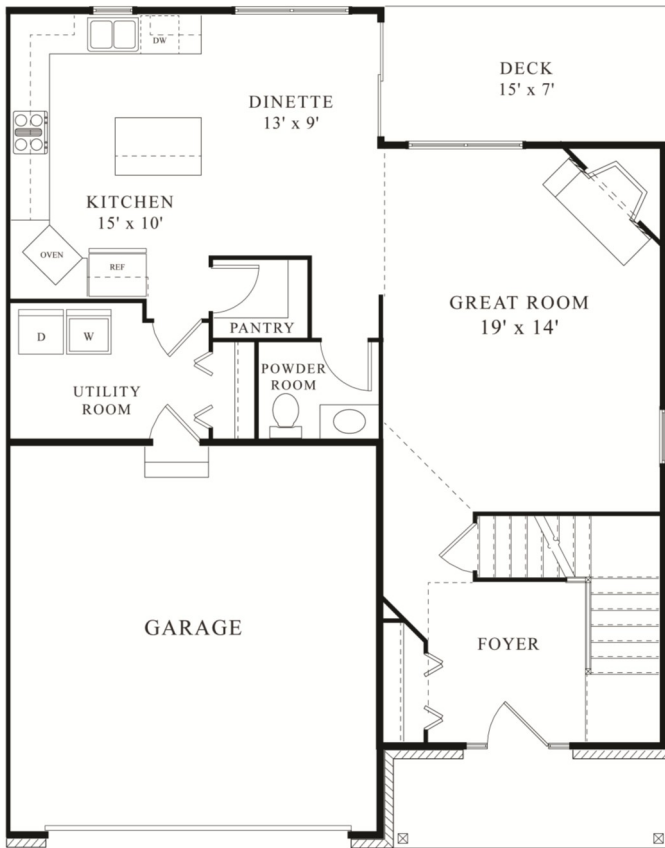

Edgewood

1,798 Square Feet

- 3 Bedrooms
- 2½ Baths
- Large Kitchen with Island
- Vaulted Great Room & Foyer
- End Unit

*Waverly Court*

(630) 665-1200

[www.kingsland.biz](http://www.kingsland.biz)