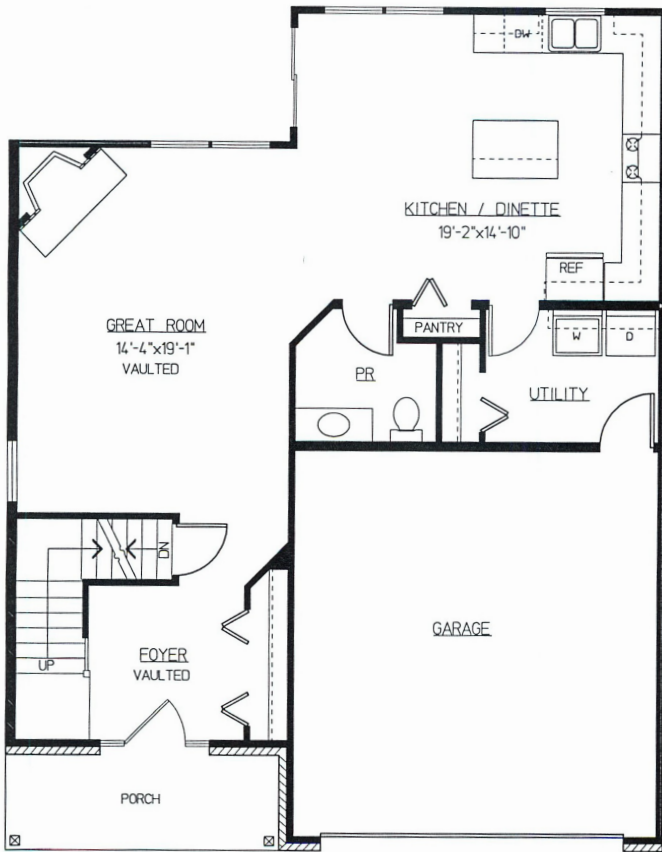

Edgewood

1,827 Square Feet

- 3 Bedrooms
- 2½ Baths
- Large Kitchen with Island
- Vaulted Great Room & Foyer
- End Unit

*Waverly Court*

(630) 665-1200

[www.kingsland.biz](http://www.kingsland.biz)