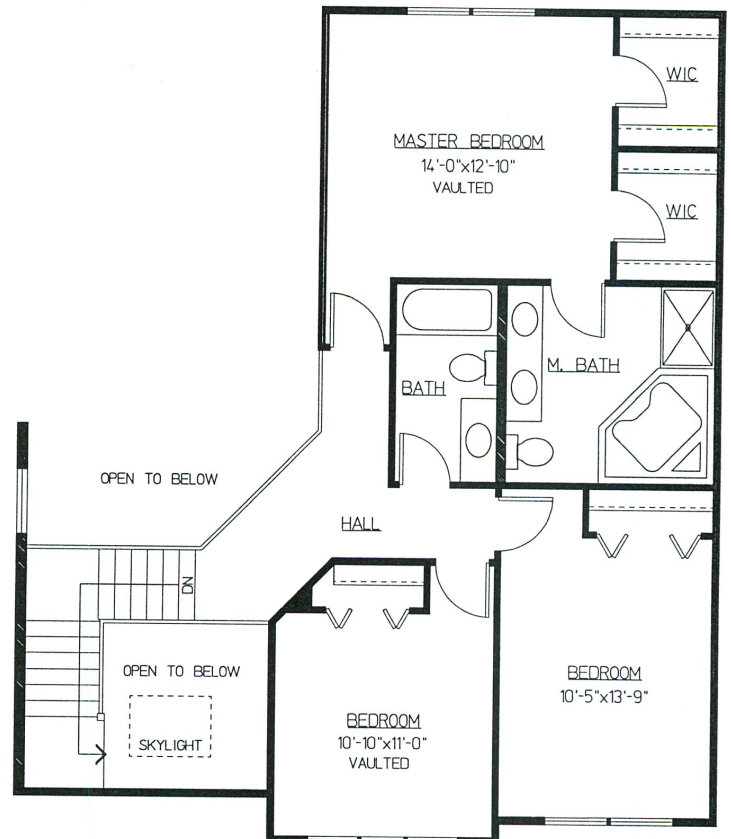

Edgewood

1,827 Square Feet

- 3 Bedrooms
- 2½ Baths
- Large Kitchen with Island
- Vaulted Great Room & Foyer
- End Unit

*Waverly Court*

(630) 665-1200

[www.kingsland.biz](http://www.kingsland.biz)